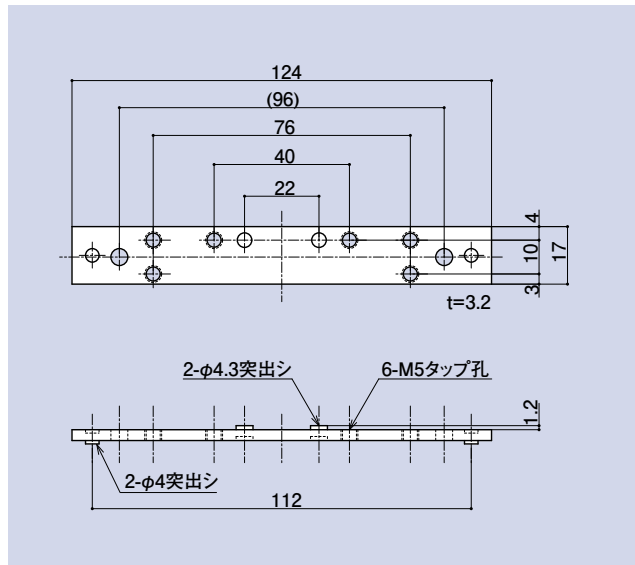

PL-714B

D.C.裏板 (トロカバー付)

品番	材質	仕上
PL-714B	SPHC SPCC	三価クロメート

PL-714-1 NEW

D.C.裏板 (トロカバー無し)

品番	材質	仕上
PL-714-1	SPHC	三価クロメート

PL-714B、PL-714-1 適応品番表

NS (ニュースター)		RB (リョービ)	
7001~7007	AP81~AP84	1001~1003	1001H~1003H
P7001~P7005	AP181~AP184	S1001~S1003	B1004H, B1005H
PS7001~PS7005	702, 703	B1002~B1007	1001P, 1002P
7001H~7005H	S702, S703	BS1002~BS1006	B3000PV, BS3000PV
AP7001~AP7005	P702, P703	1001P~1003P	1001PAT~1003PAT
APS7001~APS7005	PS702, PS703	S1001P~S1003P	B1004PAT~B1005PAT
81~86	P-2001, P-2002	B1002P~B1005P	S1001PAT~S1003PAT
181~186	PS-2001, PS-2002	BS1002P~BS1005P	BS1004PAT~BS1005PAT
P81~P84	P-2001K, P-2002K	B1000V, BS1000V	21P~23P
P181~P184	PS-2001K, PS-2002K	K1002P, K1003P	S21P~S23P
P82K, P83K	5002 R/L	SK1002P, SK1003P	B22P, B23P
P182K, P183K	S-5002 R/L	BK1004P, BSK1004P	BS22P, BS23P
81H~84H	P-5002, PS-5002	BF1002P~BF1005P	81~86
81Z90~86Z90	5002-H R/L	B1001(90)~B1005(90)	81P~84P
181Z90~186Z90	P-5002K, PS-5002K	BS1001(90)~BS1005(90)	K82P, K83P
P81Z90~P84Z90		B1001P(90)~B1005P(90)	K1810P~K1830P
P181Z90~P184Z90		BS1001P(90)~BS1005P(90)	F82~F85
84Z120~86Z120		B1002(120)~B1005(120)	F82P~F84P
181Z120~186Z120		BS1002(120)~BS1005(120)	81PAT~84PAT
P81Z120~P84Z120		B1002P(120)~B1005P(120)	1810PAT~1840PAT
P181Z120~P184Z120		BS1002P(120)~BS1005P(120)	