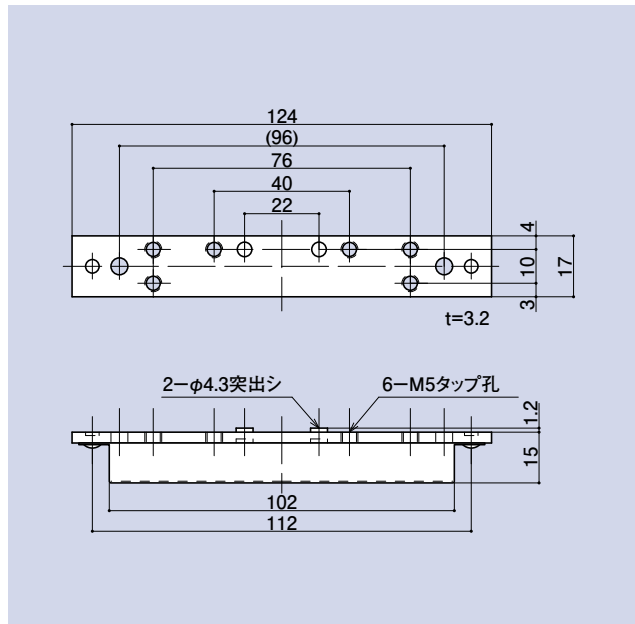

PL-714B

D.C.裏板 (トロカバー付)

品番	材質	仕上
PL-714B	SPHC SPCC	三価クロメート

PL-714-1 NEW

D.C.裏板 (トロカバー無し)

品番	材質	仕上
PL-714-1	SPHC	三価クロメート

PL-714B、PL-714-1 適応品番表

NS (ニュースター)		RB (リョービ)	
7001~7007	AP81~AP84	1001~1003	1001H~1003H
P7001~P7005	AP181~AP184	S1001~S1003	B1004H, B1005H
PS7001~PS7005	702, 703	B1002~B1007	1001P, 1002P
7001H~7005H	S702, S703	BS1002~BS1006	B3000PV, BS3000PV
AP7001~AP7005	P702, P703	1001P~1003P	1001PAT~1003PAT
APS7001~APS7005	PS702, PS703	S1001P~S1003P	B1004PAT~B1005PAT
81~86	P-2001, P-2002	B1002P~B1005P	S1001PAT~S1003PAT
181~186	PS-2001, PS-2002	BS1002P~BS1005P	BS1004PAT~BS1005PAT
P81~P84	P-2001K, P-2002K	B1000V, BS1000V	21P~23P
P181~P184	PS-2001K, PS-2002K	K1002P, K1003P	S21P~S23P
P82K, P83K	5002 R/L	SK1002P, SK1003P	B22P, B23P
P182K, P183K	S-5002 R/L	BK1004P, BSK1004P	BS22P, BS23P
81H~84H	P-5002, PS-5002	BF1002P~BF1005P	81~86
81Z90~86Z90	5002-H R/L	B1001(90)~B1005(90)	81P~84P
181Z90~186Z90	P-5002K, PS-5002K	BS1001(90)~BS1005(90)	K82P, K83P
P81Z90~P84Z90		B1001P(90)~B1005P(90)	K1810P~K1830P
P181Z90~P184Z90		BS1001P(90)~BS1005P(90)	F82~F85
84Z120~86Z120		B1002(120)~B1005(120)	F82P~F84P
181Z120~186Z120		BS1002(120)~BS1005(120)	81PAT~84PAT
P81Z120~P84Z120		B1002P(120)~B1005P(120)	1810PAT~1840PAT
P181Z120~P184Z120		BS1002P(120)~BS1005P(120)	